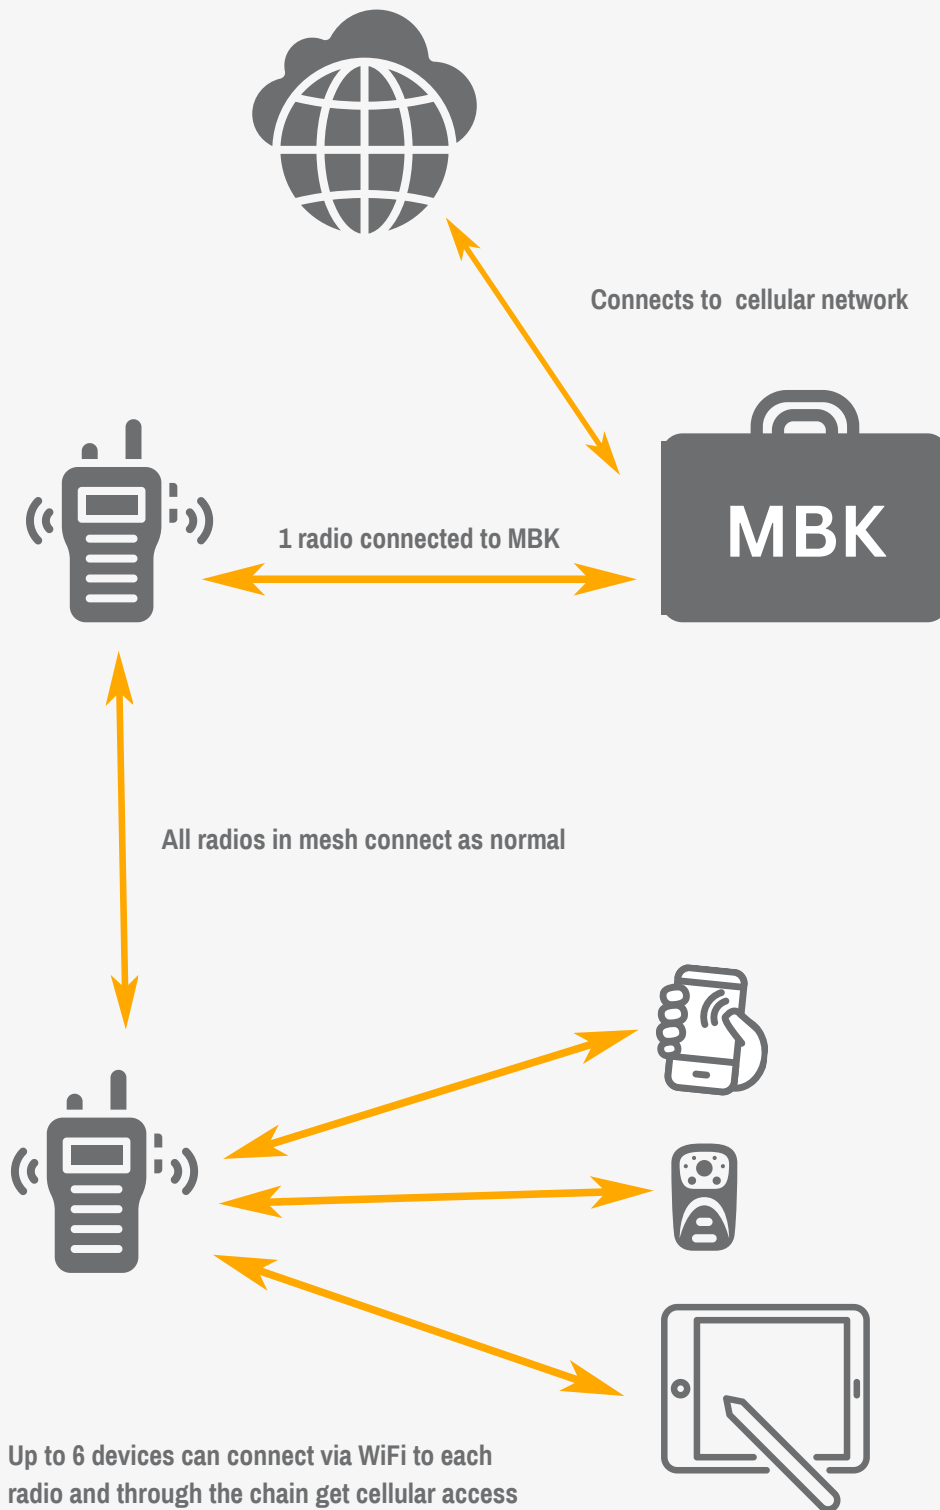

OVERVIEW

The MBK Fully Integrated (FI) is a 4G/LTE solutions ideal for the customers with a longer battery run time. Contains the CradlePoint IBR-900 with second modem, a ClearRF amplifier, fully integrated antennas and a LifePo4 battery power management system.

Weight 19 lbs

Dimensions 37.4cm × 25.9cm × 15.5cm

Number of Devices/Users 25-50

Battery Technology 12.8 volt 8 AH (100 Watt hour) LiFePO4 bank

Run Time 11-14 hours

DESCRIPTION

The MBK™ is an intuitive, simple to use budget conscience 4G/LTE Mobile Broadband Solution that is tailored to each customers demanding requirements.

The MBK™ are deployable globally to provide internet backhaul from Eastern Europe, Mongolia, Africa, Afghanistan to Korea, and the Asia Pacific.

Leveraging the world's cellular carrier's 4G/LTE networks enables our customers to utilize our MBK™ for hospital and medical operations, pop-up testing locations, field hospitals, clinics, staff work, engineering work, run their businesses, law enforcement, disaster preparedness, first responders, fire departments, emergency management offices and DoD units.

Adding a cellular modem to the mesh network will give cellular access to any devices connected to a radios WiFi; smartphone, tablet, laptop etc.

MBK'S USED GLOBALLY FOR:

- Grab-n-Go network access
- NOAA Hurricane Hunter aircraft and Scientist University Professors for classes and research in the field
- ATAK – Blue Force backhaul
- TeleHealth
- TeleMedicine
- Tele-Aid Station Operations
- Hospital Disaster Kit
- Blood Drive Network Kit
- Humanitarian Assistance
- Health & Human Services (HHS) Refuge Children Case workers
- Wildfire Operations
- Flood Operations
- Search and Rescue Operations
- FEMA Operations
- Airfield Operations (FEMA) Tsunami
- Tactical Operations Centers
- Comms-on-the-Move (COTM)
- In-Flight Helicopter Network Access
- Classified Networks backhaul (NIPR, SIPR and Coalition) (GRRIP)